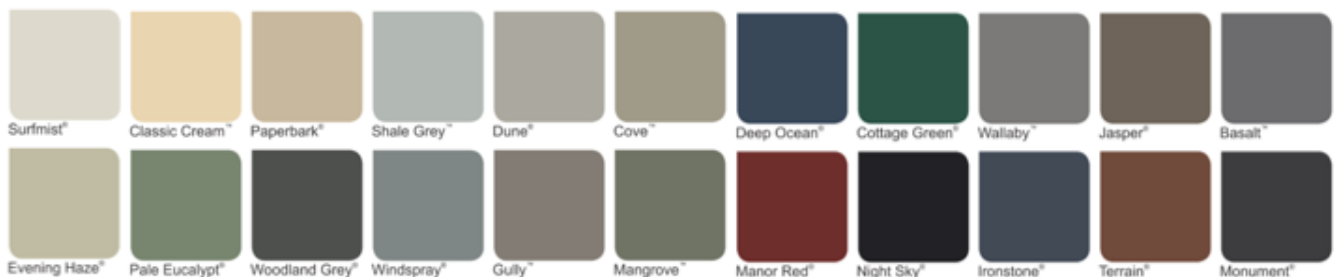

Table Setting WITH Corrugated Roof

1620mm Wide X 450mm Seat Height X 800mm Table Height

Length	Price (incl GST)
2 metres	CALL FOR PRICING
2.4 metres	
3 metres	
Powder Coating Quote on Request	

Colorbond®