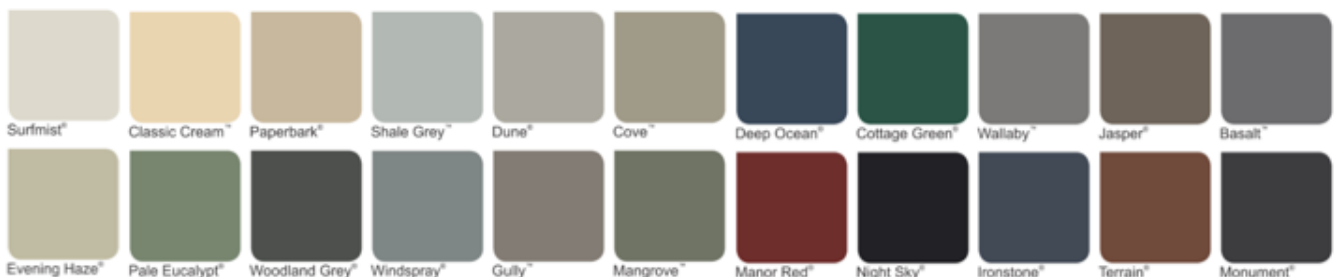

Table Setting	
1620mm Wide X 450mm Seat Height	
Length	Price (incl GST)
2 metres	$830
3 metres	$933
4 metres	$1045
6 metres	$1,198
>6 metres	Quote on Request

Table Setting WITH Corrugated Roof	
1620mm Wide X 450mm Seat Height X 800mm Table Height	
Length	Price (incl GST)
2 metres	$1,338
2.4 metres	$1,500
3 metres	$1,738
Powder Coating Quote on Request	

Colorbond®